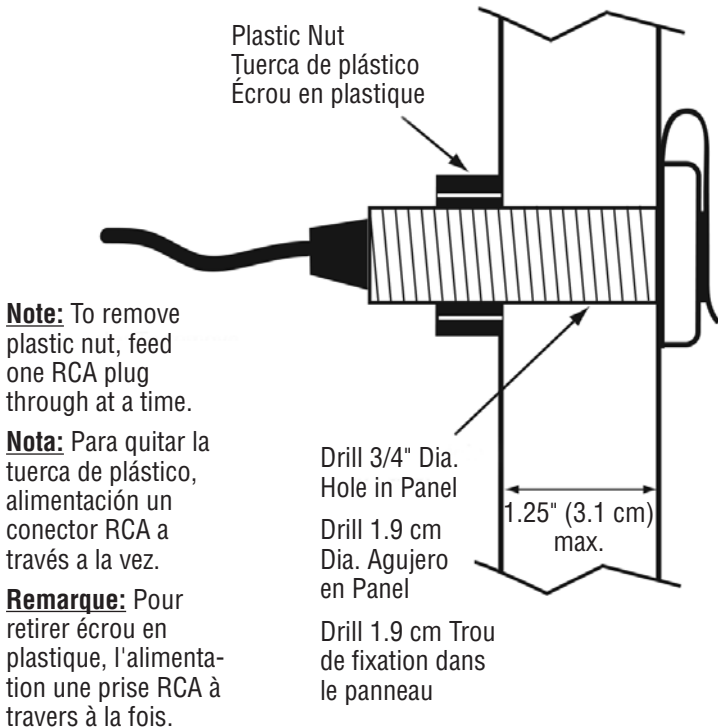

# MP3 PANEL MOUNT ADAPTER MONTAJE EN PANEL ADAPTADOR

## INSTALLATION • INSTALACIÓN

- Connect your MP3 Player, Ipod® or satellite radio to your stereo
- Standard 3.5mm jack and 4' extension cable w/ RCA plugs
  - Dashboard/Panel Mount with Waterproof Cover
    - 4' – 3.5mm Patch Cord included
- Easily installed with commonly available 3/4' paddle drill bit
  - Can be used as remote headphone jack